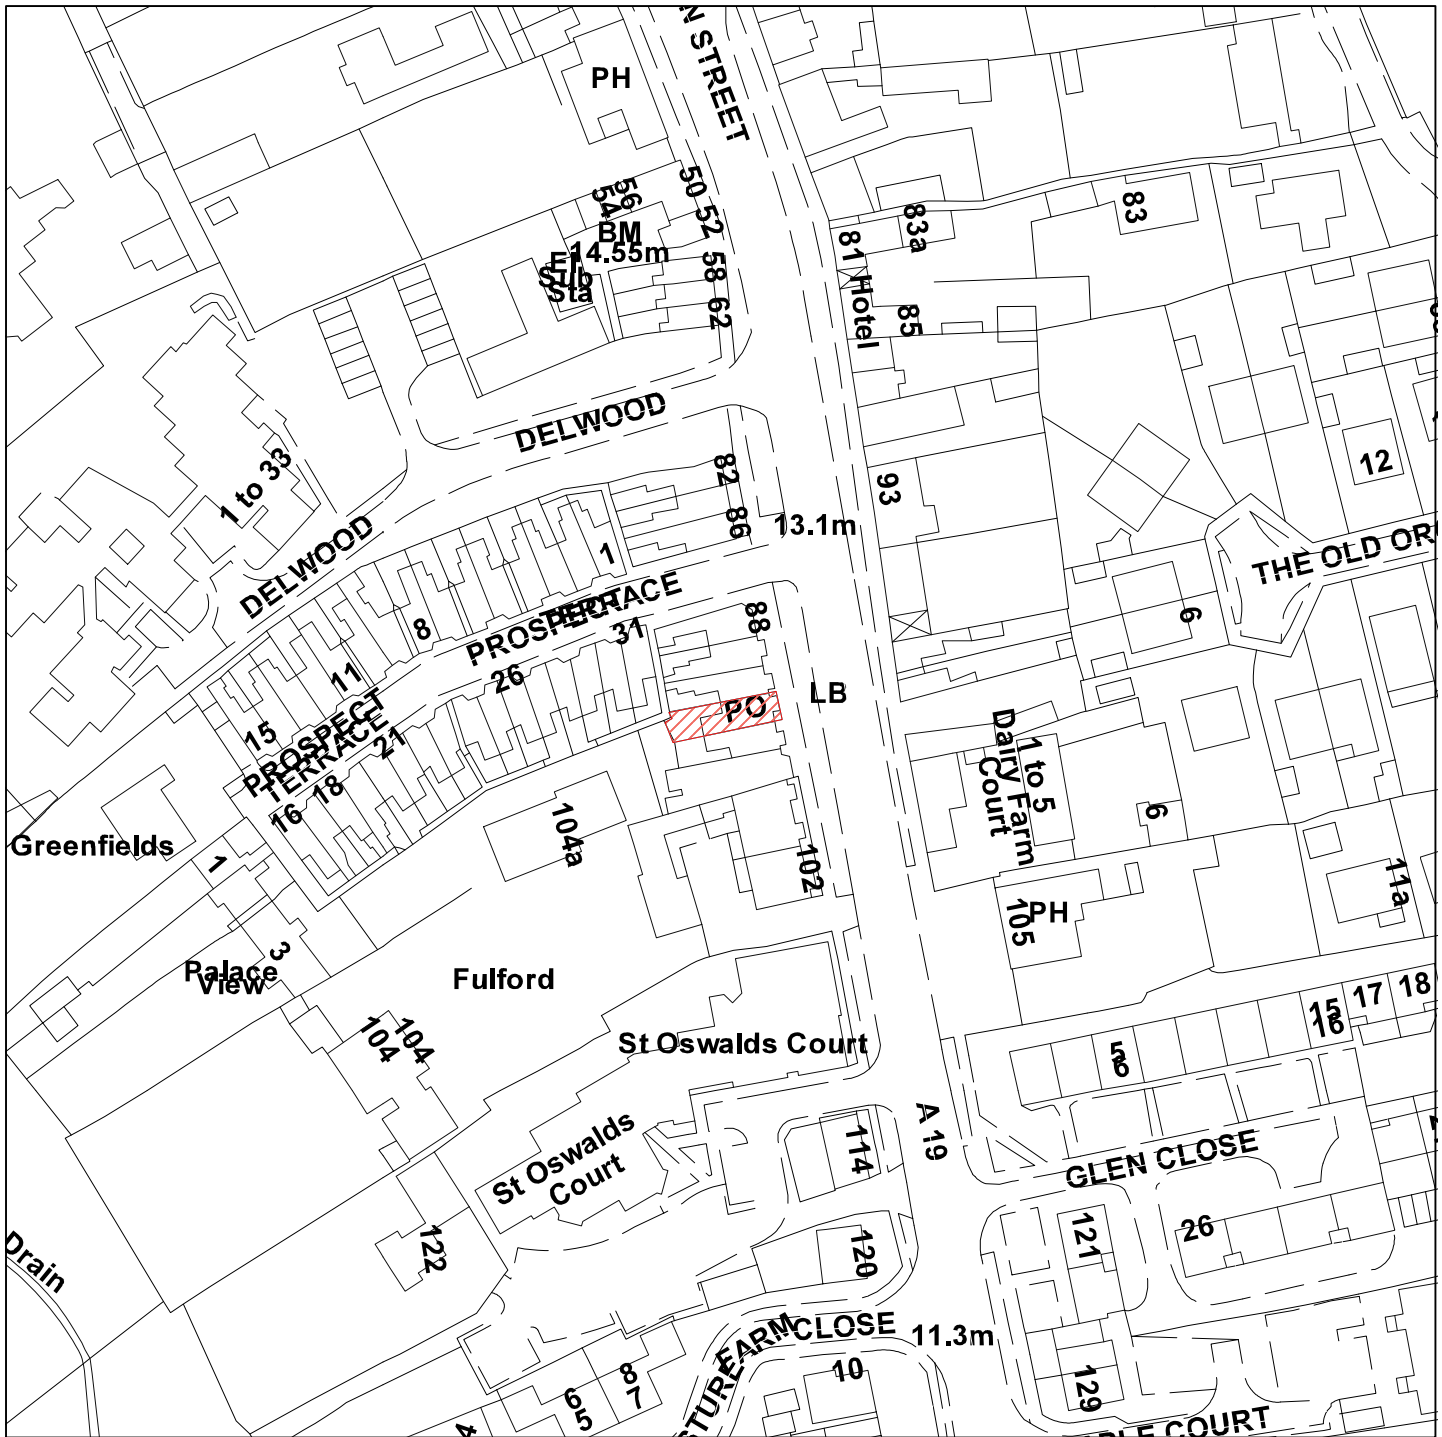

Fulford Post Office, 94 Main Street, Fulford

08/00955/FUL

GIS by ESRI (UK)

Scale : 1:1250

Reproduced from the Ordnance Survey map with the permission of the Controller of Her Majesty's Stationery Office © Crown Copyright 2000.

Unauthorised reproduction infringes Crown Copyright and may lead to prosecution or civil proceedings.

Produced using ESRI (UK)'s MapExplorer 2.0 - <http://www.esriuk.com>

Organisation	City of York Council
Department	City Strategy
Comments	Application site
Date	13 June 2008
SLA Number	Not set